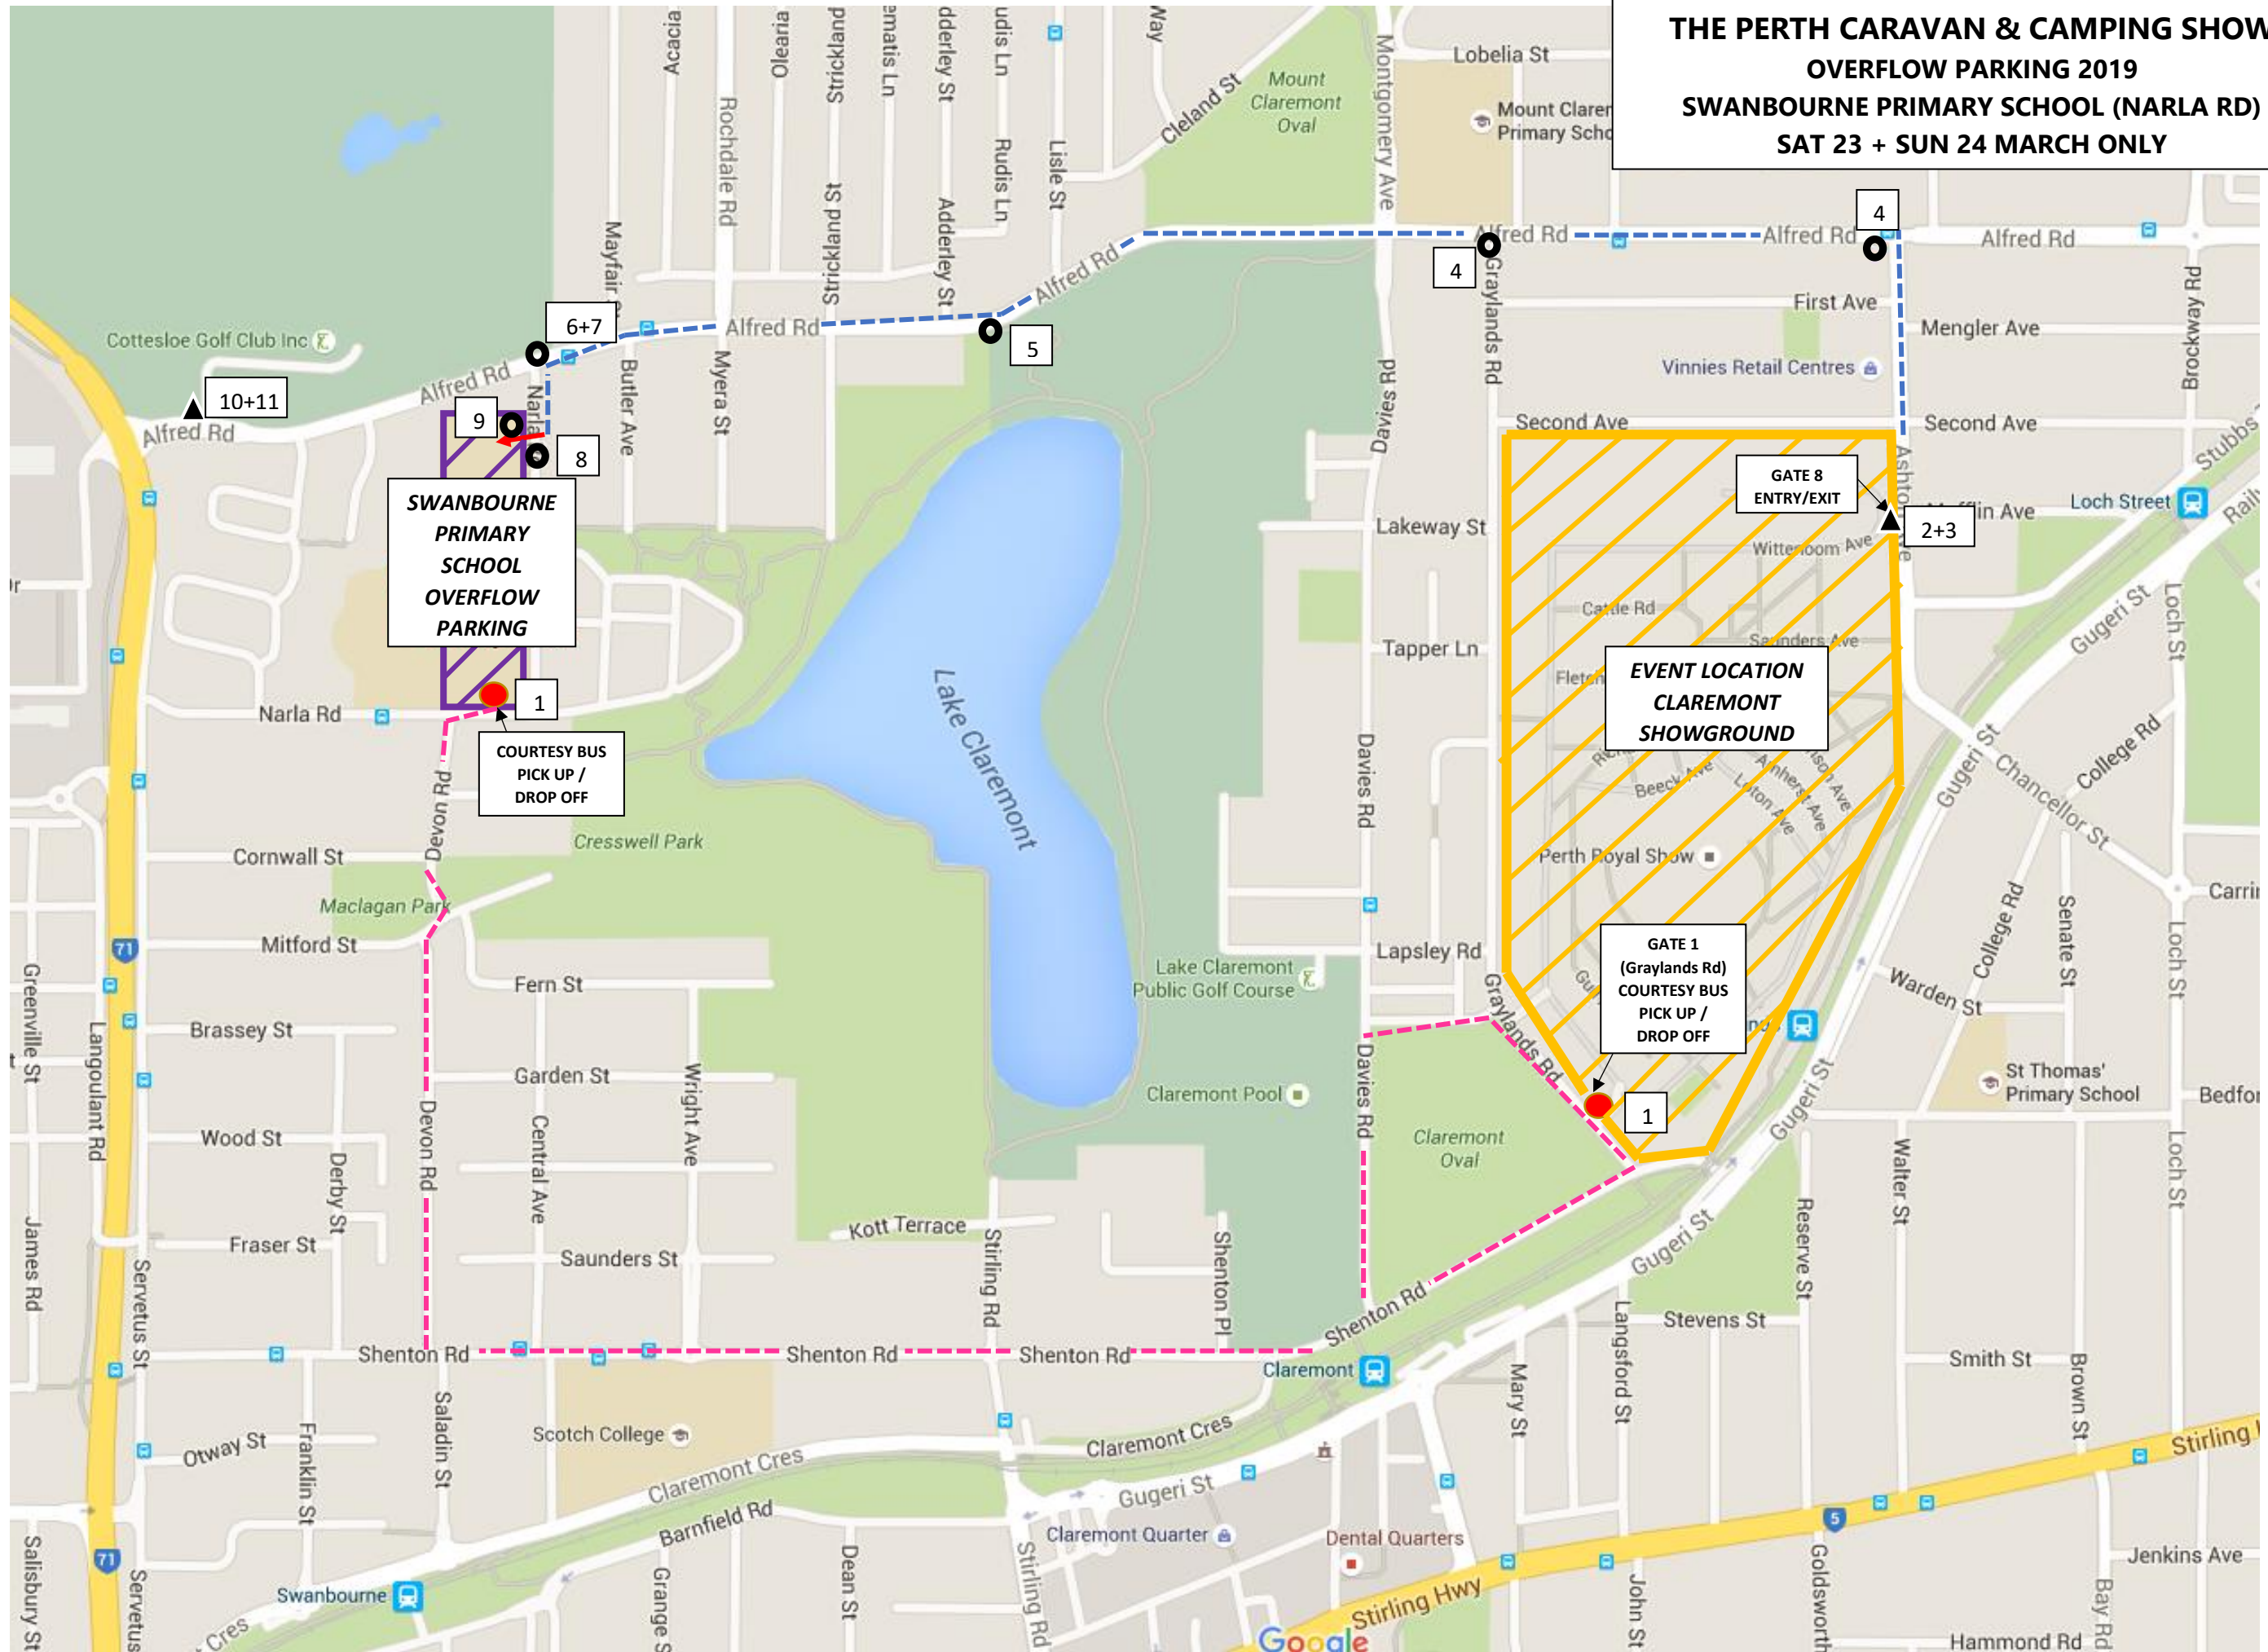

**THE PERTH CARAVAN & CAMPING SHOW  
OVERFLOW PARKING 2019  
SWANBOURNE PRIMARY SCHOOL (NARLA RD)  
SAT 23 + SUN 24 MARCH ONLY**

## OVERFLOW PARKING

### LEGEND:

-  Indicates proposed patron vehicle route from Claremont Showground to overflow parking at Swanbourne Primary School
-  Indicates proposed shuttle bus route from Claremont Showground to overflow parking at Swanbourne Primary School
-  Indicates shuttle bus pick up and drop off location/s
-  Indicates event location (Claremont Showground)
-  Indicates overflow parking location (Swanbourne Primary School)
-  Indicates VMS signage (2)
-  Indicates A-Frame signage (10)

### Details of Signage:

1. Shuttle Bus Pick Up / Drop Off Here
2. Caravan & Camping Show | On Now! | Claremont Showground | 20 – 24 March *(During Event Day)*
3. Overflow Event Parking | Swanbourne Primary School | Left at Alfred Rd *(During Show VMS Sat & Sun only)*
4. Additional Event Parking ←
5. Event Parking 500m Ahead
6. Event Parking ←
7. Event Parking →
8. Left Turn Only ←
9. Conditions of Parking
10. Caravan & Camping Show | On Now! | Claremont Showground | 20 – 24 March *(During Event Day)*
11. Free Caravan Show Parking | Narla Road | 200m Turn Right | Courtesy Bus to Show *(Sat & Sun only)*